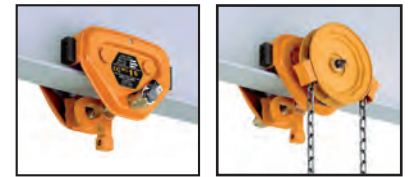

High performance brake
 safety beyond the regular
 limits

Nickel plated load chain
 grade 100 (V) (1000N/mm²),
 in accordance with standard
 EN 818-7

Chain guide
 silent and easy operation

KITO HEBEZEUGE

Mit Sicherheit das Original

Optional chain bucket:

Weather-proof canvas. Recommended for large lifting heights

Optional overload limiter:

Protects the operator from faulty operation with overload

Option: Universal Trolleys TS model

Technical data

Type	Capacity, kg	Standard lift, m	Hand pull to lift full load, daN	Chain pulled to lift load 1 meter, m	Load chain diameter, mm	Chain fall	Net weight, kg	Weight for additional 1 m lift, kg
CB005	500	3,0	23,5	25	5,0 x 15,1	1	11,0	1,5
CB010	1000	3,0	28,4	43	6,3 x 19,1	1	12,5	1,8
CB015	1500	3,0	34,3	57	7,1 x 21,2	1	15,5	2,1
CB020	2000	3,0	35,3	70	8,0 x 24,2	1	20,0	2,3
CB025	2500	3,0	32,3	99	9,0 x 27,2	1	27,0	2,7
CB030	3000	3,0	35,3	114	7,1 x 21,2	2	24,0	3,2
CB050	5000	3,0	33,3	198	9,0 x 27,2	2	41,0	4,4
CB075	7500	3,5	34,3	297	9,0 x 27,2	3	63,0	6,2
CB100	10000	3,5	35,3	396	9,0 x 27,2	4	83,0	7,9
CB150	15000	3,5	36,3	594	9,0 x 27,2	6	155,0	11,4
CB200	20000	3,5	35,3 x 2	396 x 2	9,0 x 27,2	8	235,0	15,8
CB300	30000	3,5	42,1 x 2	495 x 2	9,0 x 27,2	10	310,0	19,2
CB400	40000	3,5	42,1 x 2	693 x 2	9,0 x 27,2	14	480,0	26,2
CB500	50000	3,5	48,0 x 2	792 x 2	9,0 x 27,2	16	640,0	29,7