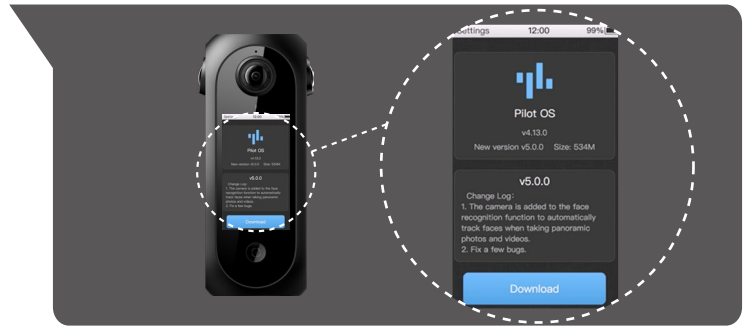

Pilot Open System

Our custom Android operating system is used in Pilot Era. The Pilot Open System allows you to develop and customize a bunch of functions in the camera to fit in with your business needs. With more resources and business clients joining this open system, Pilot Era is becoming a more efficient tool for all.

PilotTour

Virtual tour creation has never been easier. Based on a powerful V–SLAM algorithm and multiple visual sensors, Pilot Era can pinpoint indoor positions to a centimeter–level. Now get rid of the paid platforms and slow processing, use Pilot Era to generate a well–organized virtual tour automatically and share it directly to your social media or embed it on your website instantly.

Optimized for GSV Photographers

Pilot Era is carefully optimized for Street View photographers. Being a GSV Pro camera, it has built–in ultra–precise GPS and supports one–click upload to Google Maps and creating native Google Street View with blue lines on the map! GSV photography has never been easier!

The "Pilot" Program

Pilot Era is an evolving 360° camera. You will receive over-the-air software/firmware updates on a regular basis that ensures better performance and even new features now and then.

Send to Google Drive/Dropbox