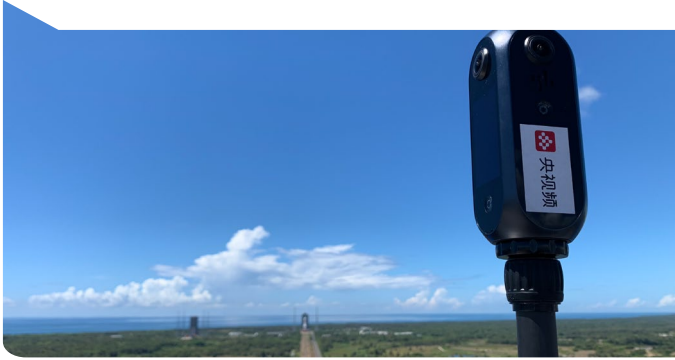

Application Cases

• Event Live-Streaming

Along with the application of 5G technology, live streaming is seeing new changes: more 360 live streaming and video content offer viewers a new choice and a better visual experience. Pilot Cameras and Labpano's panoramic live streaming technology have been widely used in many major projects, e.g., 2020 Re-measure Height of Mount Everest, Tianhe Space Station Launch, 2020 CCTV Five-a-side National Football League, and more.