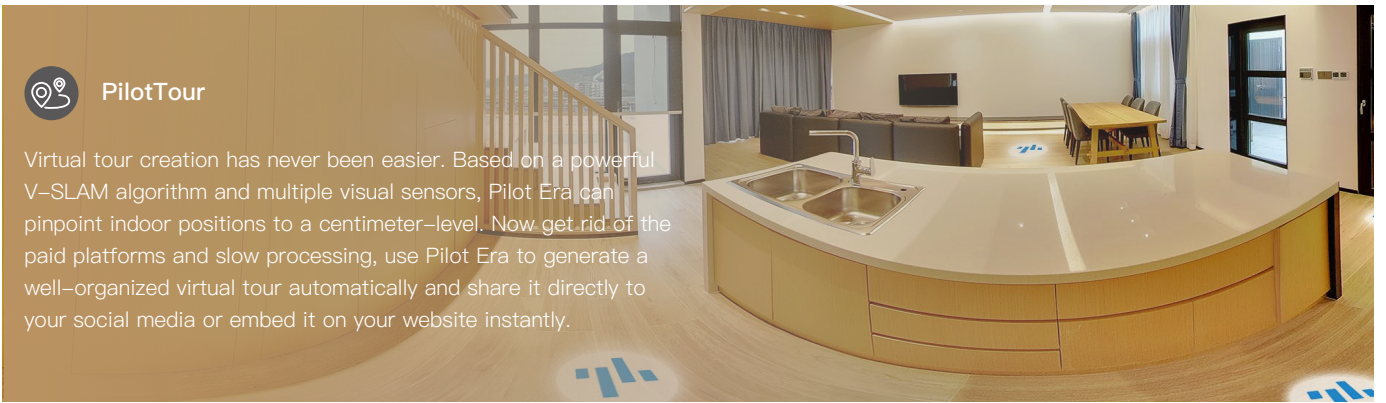

PilotSteady™ with 9–Axis Stabilization

Pilot Era achieves an outstanding stabilization performance with a set of patented technologies based on advanced 9–axis gyroscope. Without the need of post–processing for stabilization, it allows you to upload or live stream to multiple online platforms with steady pictures, in various scenarios and environments.

Pilot Open System

Our custom Android operating system is used in Pilot Era. The Pilot Open System allows you to develop and customize a bunch of functions in the camera to fit in with your business needs. With more resources and business clients joining this open system, Pilot Era is becoming a more efficient tool for all.

PilotTour

Virtual tour creation has never been easier. Based on a powerful V–SLAM algorithm and multiple visual sensors, Pilot Era can pinpoint indoor positions to a centimeter–level. Now get rid of the paid platforms and slow processing, use Pilot Era to generate a well–organized virtual tour automatically and share it directly to your social media or embed it on your website instantly.